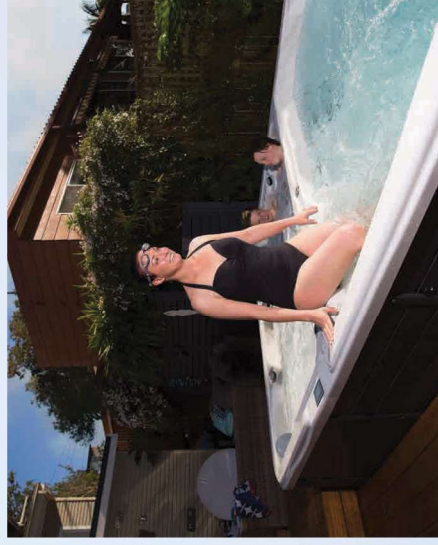

# COMBINATION POOL

Poseidon XL Pro

With a superior depth of 1.5m the Poseidon XL and LX Pro feature four powerful Turbo counter current jets for the ultimate swimming workout.

For relaxation the spa end features a full length lounge plus three other jetted seats, all with an array of powerful hydrotherapy jets. The pool end has steps for access which also double up as cool down seats.

The pool end and spa end have separate water temperature controls that can be adjusted to suit both exercise and relaxation.

The high specification Poseidon XL features the latest pump and heating technology for efficiency, reliability and economy.

**The Poseidon XL Pro has the same fully-featured, luxury hot tub and exercise pool all combined in two volumes of water but with the addition of a variable speed drive. This 10 speed control allows the swimmer to select the best water speed for their fitness and stroke.**