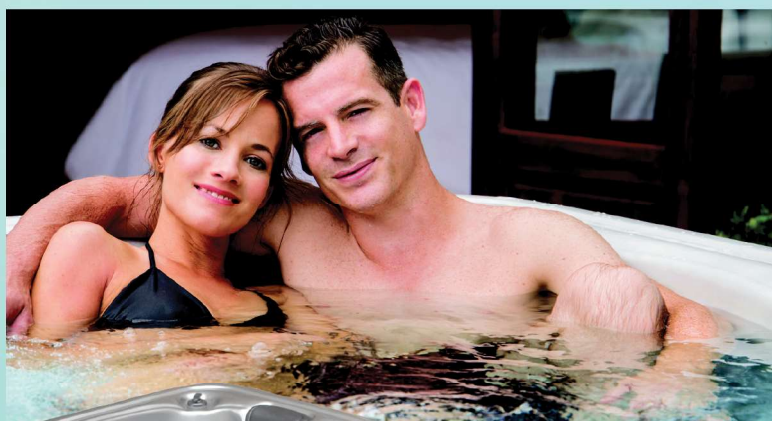

# Calypso

The Calypso has a unique design that allows a couple to lay side by side and enjoy the spa and the view whilst getting an amazingly intense massage from the powerful jets.

When your friends arrive, there is plenty of space to seat another three bathers plus room on the bar top for the wine and glasses to further enjoy the party.

## Calypso Specifications x 5

<b>Seating</b>	3 seats and 2 loungers
<b>Dimensions</b>	2300mm x 2120mm x 920mm
<b>Cabinet</b>	Wood FX low maintenance cabinet in Coastal Grey or Coffee
<b>Shell</b>	Lucite™ acrylic available in Pearl Shadow, Sterling Silver, Ocean Wave
<b>Jets</b>	19 Air massage jets, 49 hydrotherapy jets
<b>Features</b>	Backlit Waterfall
<b>Pumps</b>	2 high efficiency 3hp Hydro massage pumps
<b>Filtration</b>	2 x 30ft filtration, corona discharge ozone system
<b>Weight</b>	Empty: 422kg
<b>Volume</b>	1390 Litres
<b>Power</b>	25 amps
<b>Lighting</b>	Multi-colour lighting system
<b>Optional Extras</b>	Gecko In.stream bluetooth audio system with shell mounted transducers and sub-woofer. Colour matched steps.

The hard wearing shells of the spas in the Symphony range are available in Pearl Shadow, Ocean Wave and as pictured here, in stunning Sterling Silver.